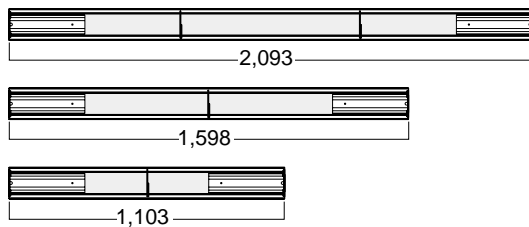

*Light-Bar*

*M-Link*

*MAXIMA Light 120mm square*

*M-Joint A*

beam

upright