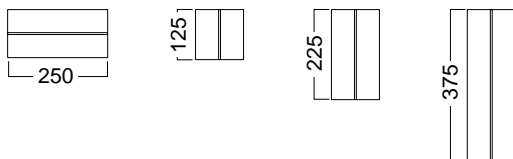

*Light-Bar*

*M-Link*

*MAXIMA Light 120mm square*

*M-Joint A*

beam

upright