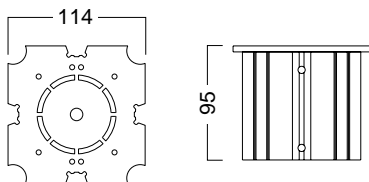

*Light-Bar*

*M-Link*

*MAXIMA Light 120mm square*

*M-Joint A*

beam

upright