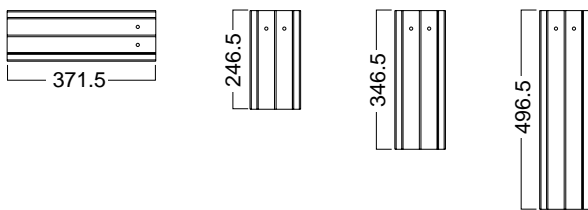

*Light-Bar*

*M-Link*

*MAXIMA Light 120mm square*

*M-Joint A*

beam

upright