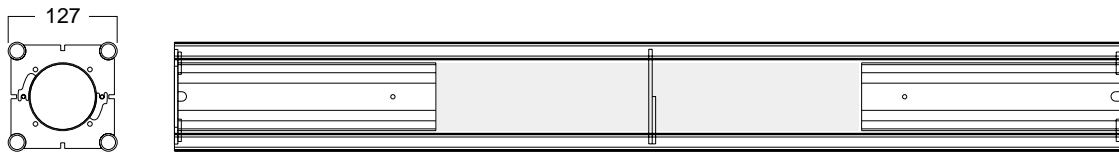

*Light-Bar*

*M-Link*

*MAXIMA Light 120mm square*

*M-Joint A*

beam

upright